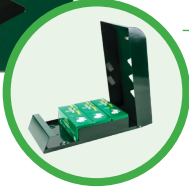

Poopy Pouch

Doggy Poo Bags

Poopy Pouch Monarch Dispenser

Item # PP-DSP-3R200 / Item # PP-DSP-3R200-BL

- Universal style for rolled bags in a box
- Capacity: Holds up to 600 universal bags (Item # PP-RB-200)
- Color: Hunter Green or Black

Poopy Pouch Express

Item # PP-EXP-BEIGE / Item # PP-EXP-METALLIC

- Modern design for any location, indoors or outdoors
- Capacity: Holds up to 400 tie-handle bags (Item # SD-6-400)
- Color: Beige or Silver Metallic

Poopy Pouch Waste Receptacle with Lid

Item # PP-10GAL-WR / Item # PP-10GAL-WR-BL

- Ventilated, covered can with handled-hinged lid
- Made of commercial grade rust-resistant powder coated steel, and built to last
- Retainer bands to secure liner inside the receptacle
- Size: 10-gallon receptacle, 14" x 12" x 23"
- Use with Poopy Pouch 13 gallon trash liners (Item # PP-13-GAL-BAGS)
- Color: Hunter Green or Black

Steel U-Shaped Channel Post

Item # CP-04 / # CP-04-BL

- Tapered post end easily drives into the ground - No digging required!
- U-channel posts feature 3/8" punch holes on 1" centers, allowing for easy alignment and attachment
- Finished in rust-proof ASTM 123 galvanized coating
- Ideal for use with Poopy Pouch Monarch, Imperial and Regal Dispensers
- Packaged in two, 4' sections
- Color: Hunter Green or Black