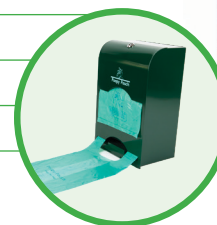

## Poopy Pouch Regal Dispenser

Item # PP-H-DSP

- Dispenses one header bag at-a-time
- "Please Clean Up After Your Dog" sign is printed directly on the dispenser
- Capacity: Holds up to 600 single-pull bags (Item # PP-H-200-20M)
- Color: Hunter Green

## Poopy Pouch Imperial Dispenser

Item # PP-DSP-2R400

- The "Original" for dispensing easy, tie-handle bags
- Capacity: Holds up to 800 tie-handle bags (Item # SD-6-400)
- Color: Hunter Green