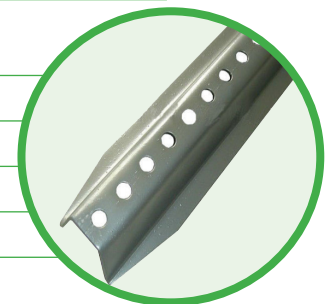

Steel U-Shaped Channel Post

Item # CP-04 / # CP-04-BL

- Tapered post end easily drives into the ground - No digging required!
- U-channel posts feature 3/8" punch holes on 1" centers, allowing for easy alignment and attachment
- Finished in rust-proof ASTM 123 galvanized coating
- Ideal for use with Poopy Pouch Monarch, Imperial and Regal Dispensers
- Packaged in two, 4' sections
- Color: Hunter Green or Black