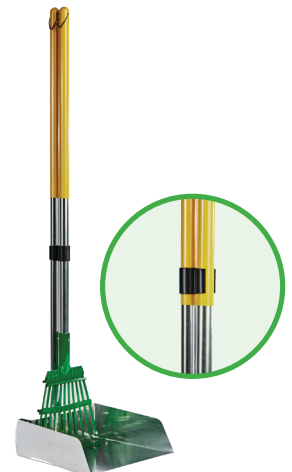

### Large Triangle Key

Item # PP-LG-TRIANGLE-KEY

- Use with Poopy Pouch Indoor Sanitation Station (Item # PP-INDOOR)

## Pooper Scooper Rake & Pan Set

Item # PS-RAKE

- A quick and sanitary solution for picking up after your dog, allowing you to conveniently remove pet waste from any surface without having to bend down to grab it
- The rake and pan set is 38" in height with plenty of length to allow for easy pickup
- Durable and rust-resistant, includes a stainless-steel pan and a green painted, powder coated finished rake
- Hanging hook allows for easy storage with the included attachment clip